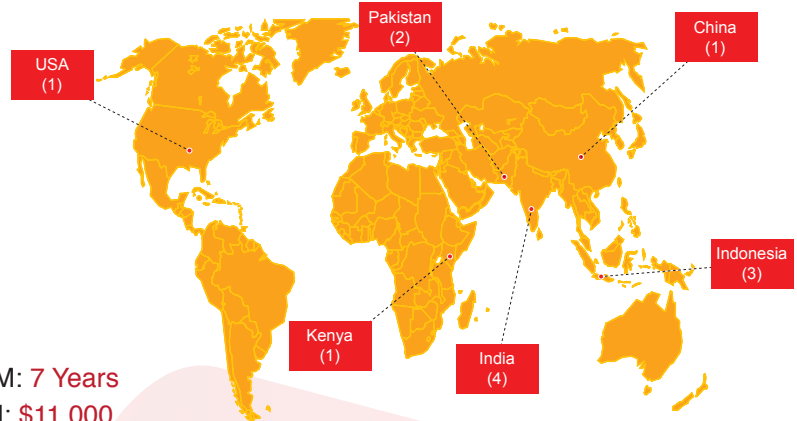

CLASS PROFILE

GENERAL

Total Students: 12
Countries: 6
Continents: 3
Average age at entry to MSCM: 30 Years
Non-Malaysian Citizens: 100%
Women: 67%
MSCM Scholarship: 2
Company Sponsored: 3
Median GMAT: 650
Average years of work experience to MSCM: 7 Years
Median annual salary before joining MSCM: $11,000
Average annual salary before joining MSCM: $25,000

Students by Country of Origin