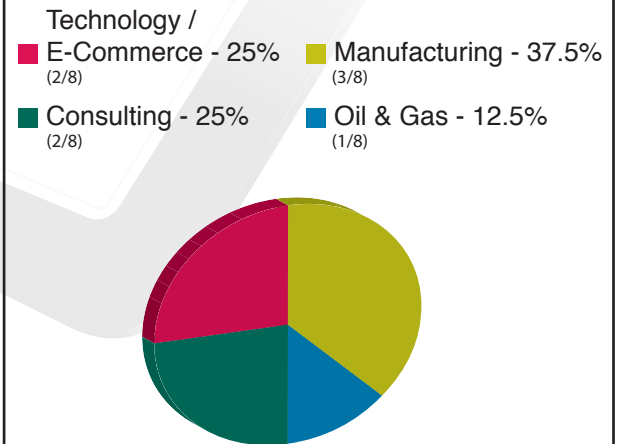

OFFERS ACCEPTED BY INDUSTRY