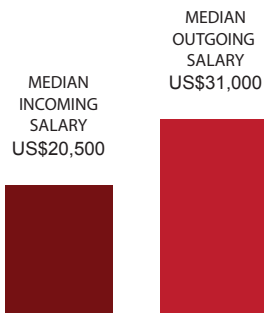

MEDIAN SALARY

INCREASE OVER THE MEDIAN INCOMING SALARY

JOB TITLES

Supply Chain Manager	Senior Manager	Asst Manager Project
Demand Planner	Consultant	Project Manager